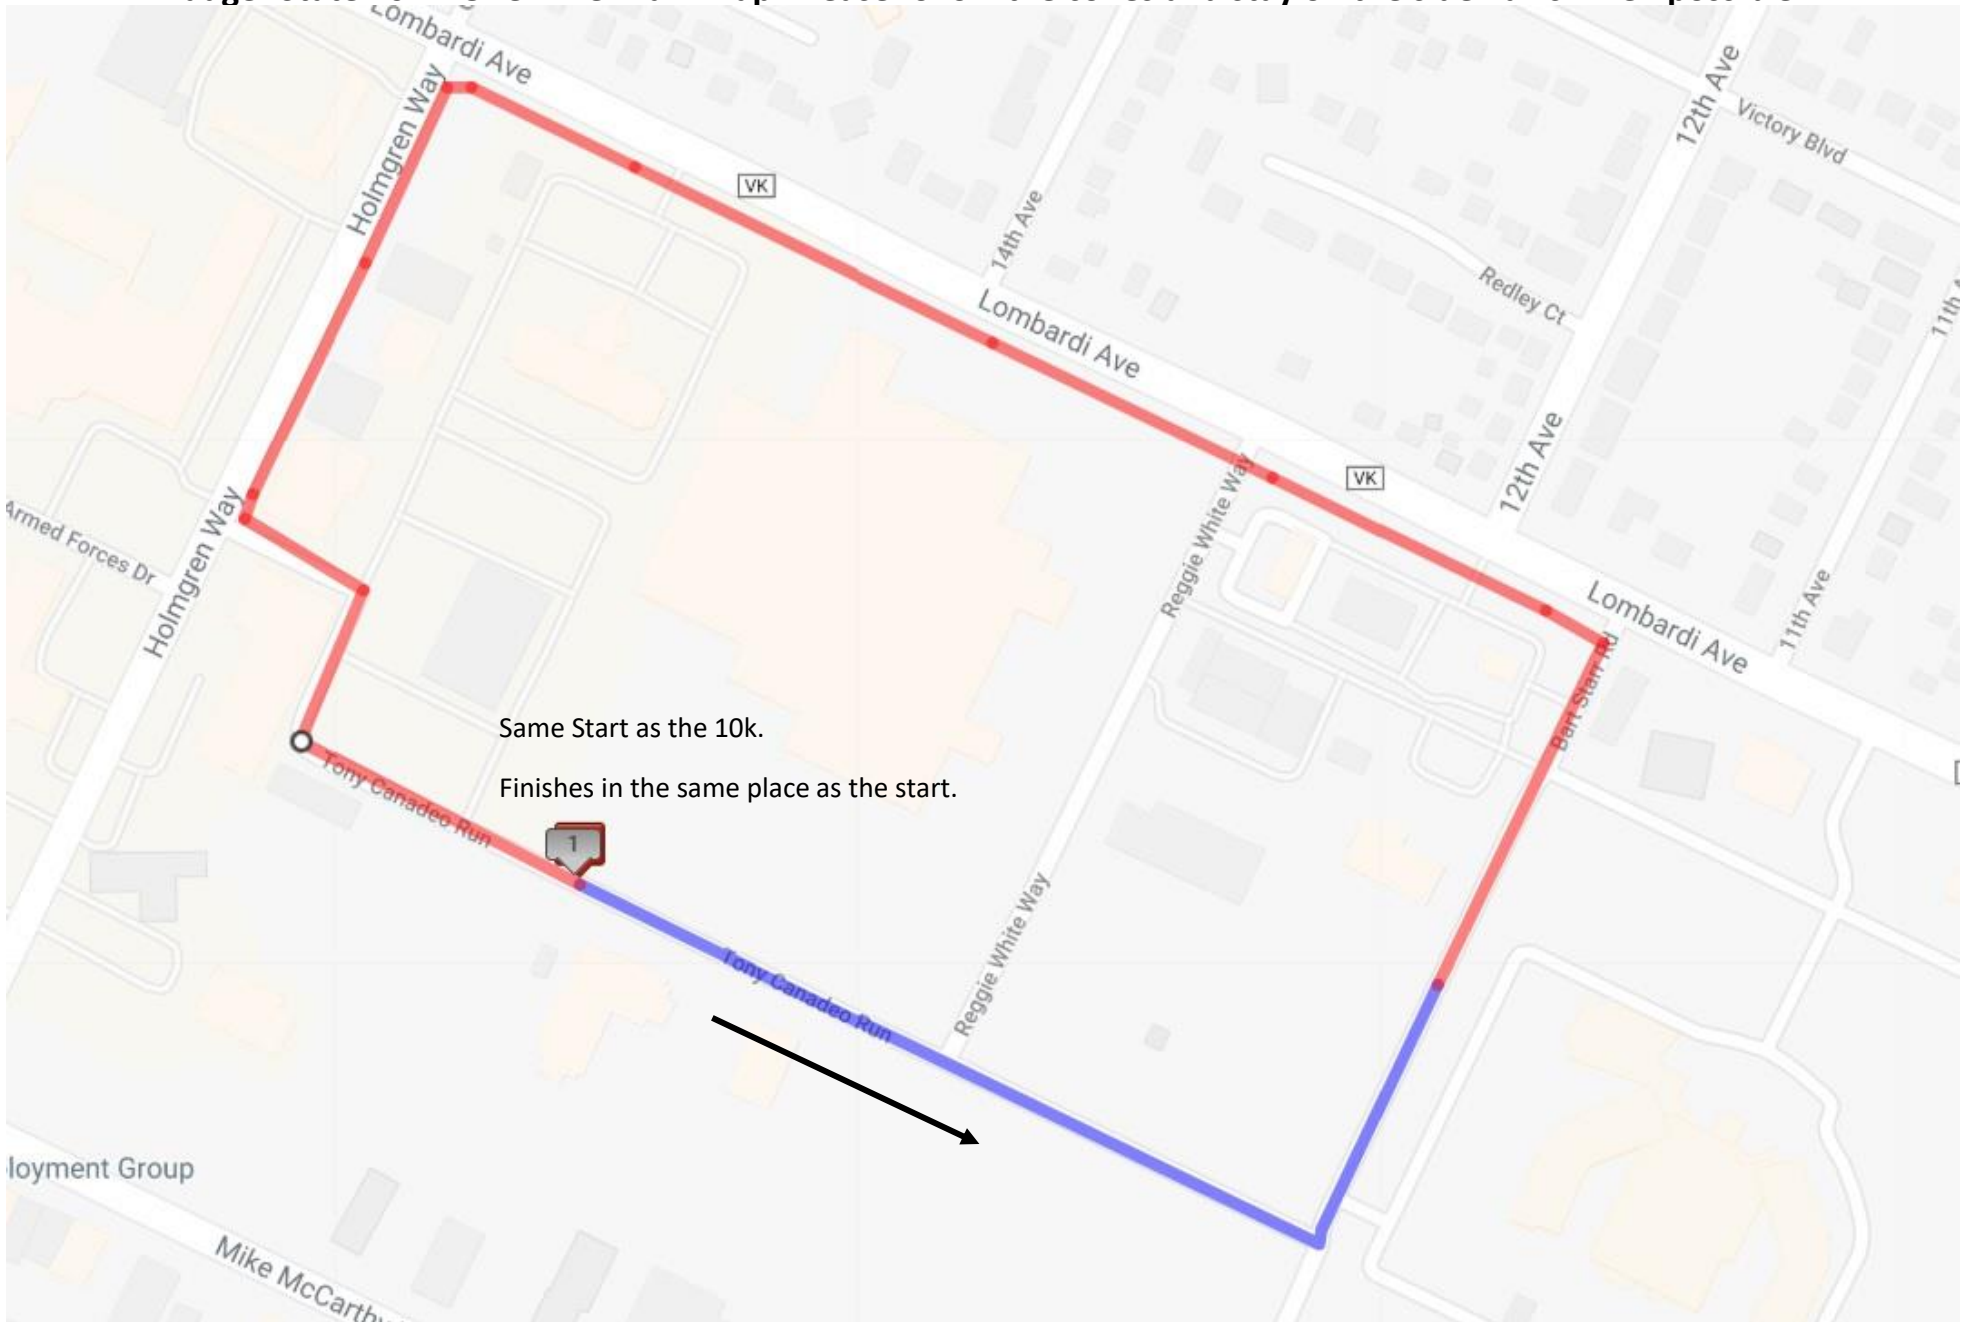

**Badger State 10k – One-Mile Walk Map. Please follow the cones and stay on the sidewalks when possible.**

Same Start as the 10k.  
Finishes in the same place as the start.